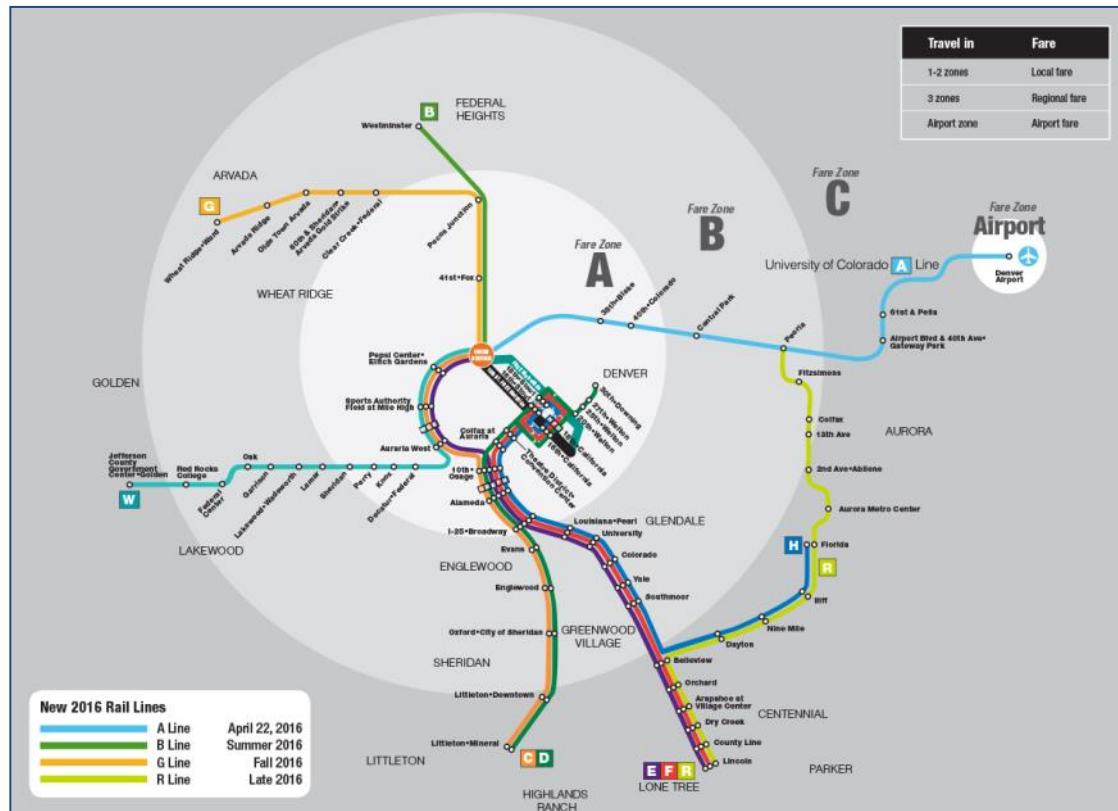

Denver Tech Center

The Doubletree by Hilton Denver Tech is conveniently located in the upscale Denver Tech Center at I-25 and East Orchard Road, Located 28 miles/35 minutes from Denver International Airport .

Denver Lightrail Map

TRANSPORTATION

Capitol Limousine (towne car service): set rate of \$65 up to 3 passengers for transportation from Denver International Airport. 720-394-6472

Super Shuttle: One-way fare is \$23.00 and discounts are available for groups if booked in advance by calling (720) 374-4164 or e-mailing den-sales@supershuttle.net.

Lightrail: set rate of \$9 from Denver International Airport. Go to this website for instructions—<http://www.rtd-denver.com/lightrail.shtml>

One block from the [Orchard Road Light Rail Station](#).

Many Ubers or cabs are also available at the airport.